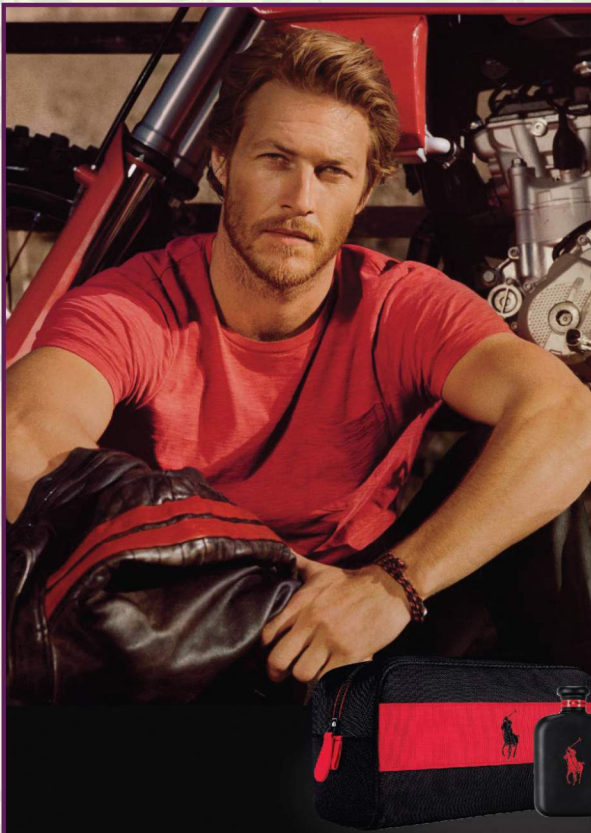

POLO RED RALPH LAUREN

Purchase any 125ml Polo Red fragrance to receive a pouch & 2X 15ml Polo Red Extreme EDP (worth RM200)*.

Discover the **New Red Extreme** today.
Visit us to receive a gift and other attractive gifts with purchase.

*Terms & Conditions apply.

Shopping at Parkson has never been more rewarding:
Collect BonusLink Points when you shop with your Parkson Gift Vouchers.

BonusLink Cards are now accepted at Parkson Avenue K and Fahrenheit88.
Shop and swipe and collect BonusLink Points today!

FREE RM10

PARKSON DISCOUNT VOUCHER

with every storewide purchase of
RM150 (excl. GST)
from 31 March - 2 April 2017.

PARKSON PROMOTIONAL VOUCHER

with every purchase of RM100 (excl. GST)
from the Cosmetics & Fragrance department.
*Excludes Best Buys & Coffret Sets. Does not apply to
purchases of Budget Cosmetics.*

Complimentary products are applicable for normal priced purchases only, excluding Best Buys & Coffret Sets. All prices shown are inclusive of 6% GST. All amounts indicated, in relation to minimum qualifying purchases, exclude GST. All prices and credits are accurate at time of printing but are subject to change without prior notice. While stocks last. Terms & Conditions apply. Please check in store for more details.

THE WOW! SALE